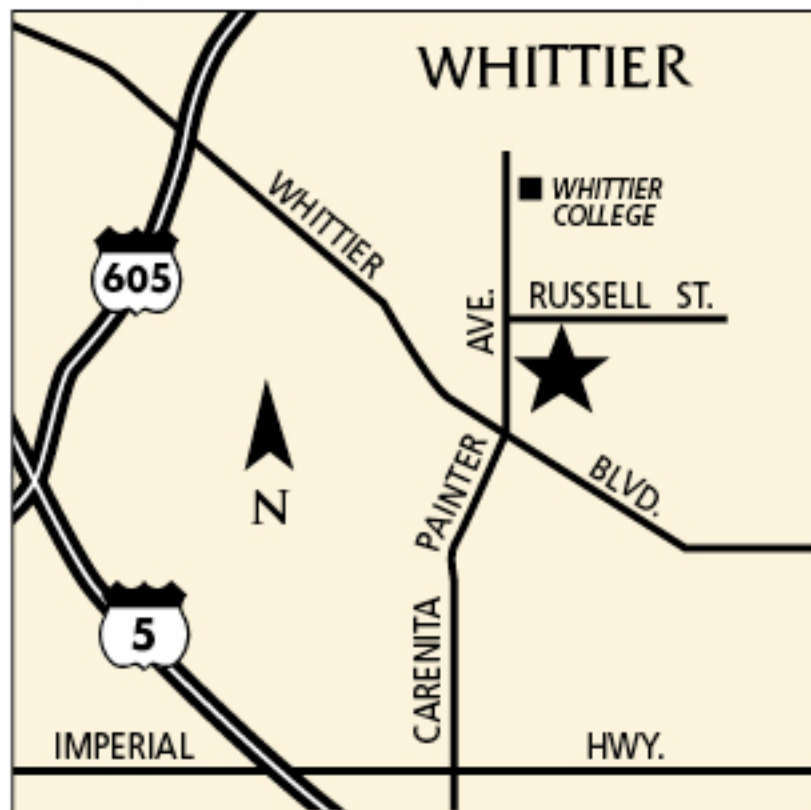

Map/Directions

From Baldwin Park/ Temple City Area:

- Take 605 South
- Exit Whittier Blvd.
- Turn left on Whittier Blvd.
- Turn left on Painter Ave.
- Building on corner of Russell & Painter St.

From Anaheim/LAX:

- Take 605 North
- Exit Whittier Blvd.
- Turn right on Whittier Blvd.
- Turn left on Painter Ave.
- Building on corner of Russell & Painter St.

Posada Whittier

8120 S. Painter Ave.
Whittier, CA 90602

tel (562) 945-2651